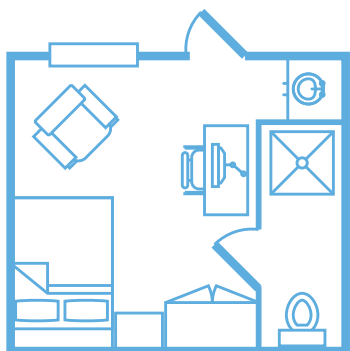

## Floor Plan: Premium

## Room Features

- Clean, Comfortable, Quiet Rooms Designed for Rest
- Private Bath
- Full-Size Hibernator Sleep System Mattress
- High Thread Count Sheets
- High-Quality Oversized Towels
- Extra-Large Shower
- 42" Smart TV, In-Room Cable with Premium Channels
- Desk and Chair
- Individual Climate Control